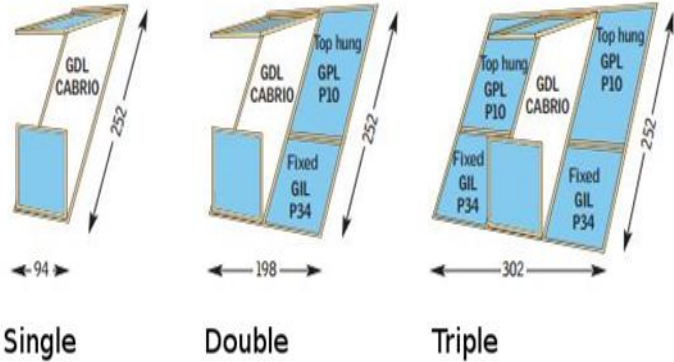

TURNER ROOF WINDOWS LTD.

TELEPHONE: 01795 489459 / 07932 884255

E-Mail: turnerservices@hotmail.com

VELUX CABRIO BALCONY SYSTEM PRICE LIST 2022

VELUX®

VELUX®

**TURNER ROOF WINDOWS DO NOT SUPPLY CABRIO BALCONY'S,
PRODUCT IS TO BE ORDERED INDEPENDENTLY BY CUSTOMER.**

ALL PRICES SHOWN ARE FOR FITTING ONLY AND DO NOT INCLUDE VAT

CODE	WIDTH		HEIGHT	Fitting Price	Additional cost of Internal decoration plaster skim
Single Velux Cabrio balcony system					
GDL PK19 SDOW 001	940mm	x	2520mm	£625.00	£225.00
GDL SK19 SDOW 001	1140mm	x	2520mm	£725.00	£275.00
Double Velux Cabrio balcony system					
GDL PK19 SKOW 224	1980mm	x	2520mm	£1225.00	£425.00
GDL SK19 SKOW 224	2380mm	x	2520mm	£1425.00	£525.00
Triple Velux Cabrio balcony system					
GDL PK19 SKOW 322	3020mm	x	2520mm	£1825.00	£525.00
GDL SK19 SKOW 332	3620mm	x	2520mm	£2125.00	£725.00

All Cabrio Balcony's come with a 1 year fitting guarantee as well as Velux 10 year product guarantee. All prices shown are for fitting only, including additional timbers and relevant flashing kit, and removal of plasterboard (if required). internal decoration is optional. Replacement of new plasterboard and skim finish (ready for painting), can be carried out for above fees. Fitting price is for Velux Cabrio balcony systems only, and does not include resupporting of purlin, should it need to be restructured. All prices exclude value added tax.

VISIT OUR WEBSITE

www.turnerroofwindows.com