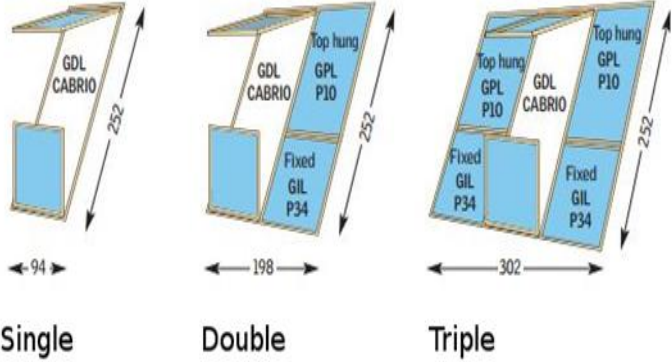

TURNER ROOF WINDOWS LTD

TELEPHONE: 01795 489459 / 07932 884255

E-Mail: turnerservices@hotmail.com

VELUX CABRIO BALCONY SYSTEM PRICE LIST 2023

VELUX®

VELUX®

**TURNER ROOF WINDOWS DO NOT SUPPLY CABRIO BALCONY'S,
PRODUCT IS TO BE ORDERED INDEPENDENTLY BY CUSTOMER.**

ALL PRICES SHOWN ARE FOR FITTING ONLY AND DO NOT INCLUDE VAT

CODE	WIDTH		HEIGHT	Fitting Price	Additional cost of Internal decoration plaster skim
Single Velux Cabrio balcony system					
GDL PK19 SDOW 001	940mm	x	2520mm	£840.00	£290.00
GDL SK19 SDOW 001	1140mm	x	2520mm	£945.00	£340.00
Double Velux Cabrio balcony system					
GDL PK19 SKOW 224	1980mm	x	2520mm	£1,470.00	£525.00
GDL SK19 SKOW 224	2380mm	x	2520mm	£1,680.00	£630.00
Triple Velux Cabrio balcony system					
GDL PK19 SKOW 322	3020mm	x	2520mm	£2,100.00	£655.00
GDL SK19 SKOW 332	3620mm	x	2520mm	£2,520.00	£860.00

All Cabrio Balcony's come with a 1 year fitting guarantee as well as Velux 10 year product guarantee. All prices shown are for fitting only, including additional timbers and relevant flashing kit, and removal of plasterboard (if required). internal decoration is optional. Replacement of new plasterboard and skim finish (ready for painting), can be carried out for above fees. Fitting price is for Velux Cabrio balcony systems only, and does not include resupporting of purlin, should it need to be restructured. All prices exclude value added tax.

VISIT OUR WEBSITE

www.turnerroofwindows.com