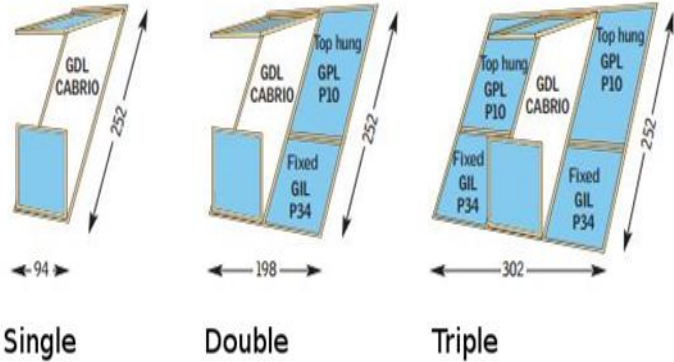

TURNER ROOF WINDOWS LTD.

TELEPHONE: 01795 489459 / 07932 884255

E-Mail: turnerservices@hotmail.com

VELUX CABRIO BALCONY SYSTEM PRICE LIST 2022

VELUX®

VELUX®

**TURNER ROOF WINDOWS DO NOT SUPPLY CABRIO BALCONY'S,
PRODUCT IS TO BE ORDERED INDEPENDENTLY BY CUSTOMER.**

ALL PRICES SHOWN ARE FOR FITTING ONLY AND DO NOT INCLUDE VAT

CODE	WIDTH		HEIGHT	Fitting Price	Additional cost of Internal decoration plaster skim
Single Velux Cabrio balcony system					
GDL PK19 SDOW 001	940mm	x	2520mm	£800.00	£275.00
GDL SK19 SDOW 001	1140mm	x	2520mm	£900.00	£325.00
Double Velux Cabrio balcony system					
GDL PK19 SKOW 224	1980mm	x	2520mm	£1,400.00	£500.00
GDL SK19 SKOW 224	2380mm	x	2520mm	£1,600.00	£600.00
Triple Velux Cabrio balcony system					
GDL PK19 SKOW 322	3020mm	x	2520mm	£2,000.00	£625.00
GDL SK19 SKOW 332	3620mm	x	2520mm	£2,400.00	£825.00

All Cabrio Balcony's come with a 1 year fitting guarantee as well as Velux 10 year product guarantee. All prices shown are for fitting only, including additional timbers and relevant flashing kit, and removal of plasterboard (if required). internal decoration is optional. Replacement of new plasterboard and skim finish (ready for painting), can be carried out for above fees. Fitting price is for Velux Cabrio balcony systems only, and does not include resupporting of purlin, should it need to be restructured. All prices exclude value added tax.

VISIT OUR WEBSITE

www.turnerroofwindows.com