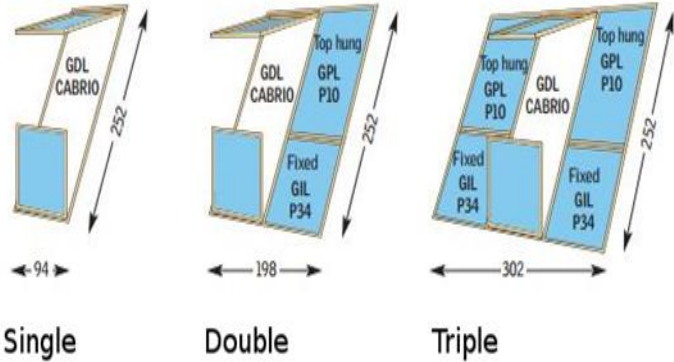

TURNER ROOF WINDOWS LTD

TELEPHONE: 01795 489459 / 07932 884255

E-Mail: turnerservices@hotmail.com

VELUX CABRIO BALCONY SYSTEM PRICE LIST 2024

VELUX®

VELUX®

**TURNER ROOF WINDOWS DO NOT SUPPLY CABRIO BALCONY'S,
PRODUCT IS TO BE ORDERED INDEPENDENTLY BY CUSTOMER.**

ALL PRICES SHOWN ARE FOR FITTING ONLY AND DO NOT INCLUDE VAT

CODE	WIDTH		HEIGHT	Fitting Price	Additional cost of Internal decoration plaster skim
Single Velux Cabrio Balcony system					
GDL PK19 SDOW 001	940mm	x	2520mm	£880.00	£328.75
GDL SK19 SDOW 001	1140mm	x	2520mm	£985.00	£381.25
Double Velux Cabrio Balcony system					
GDL PK19 SKOW 224	1980mm	x	2520mm	£1,510.00	£565.00
GDL SK19 SKOW 224	2380mm	x	2520mm	£1,720.00	£670.00
Triple Velux Cabrio Balcony system					
GDL PK19 SKOW 322	3020mm	x	2520mm	£2,140.00	£696.25
GDL SK19 SKOW 332	3620mm	x	2520mm	£2,560.00	£906.25

All Cabrio Balcony's come with a 1 year fitting guarantee as well as Velux 10 year product guarantee. All prices shown are for fitting only, including additional timbers and relevant flashing kit, and removal of plasterboard (if required). internal decoration is optional. Replacement of new plasterboard and skim finish (ready for painting), can be carried out for above fees. Fitting price is for Velux Cabrio balcony systems only, and does not include resupporting of purlin, should it need to be restructured. All prices exclude value added tax.

VISIT OUR WEBSITE

www.turnerroofwindows.com